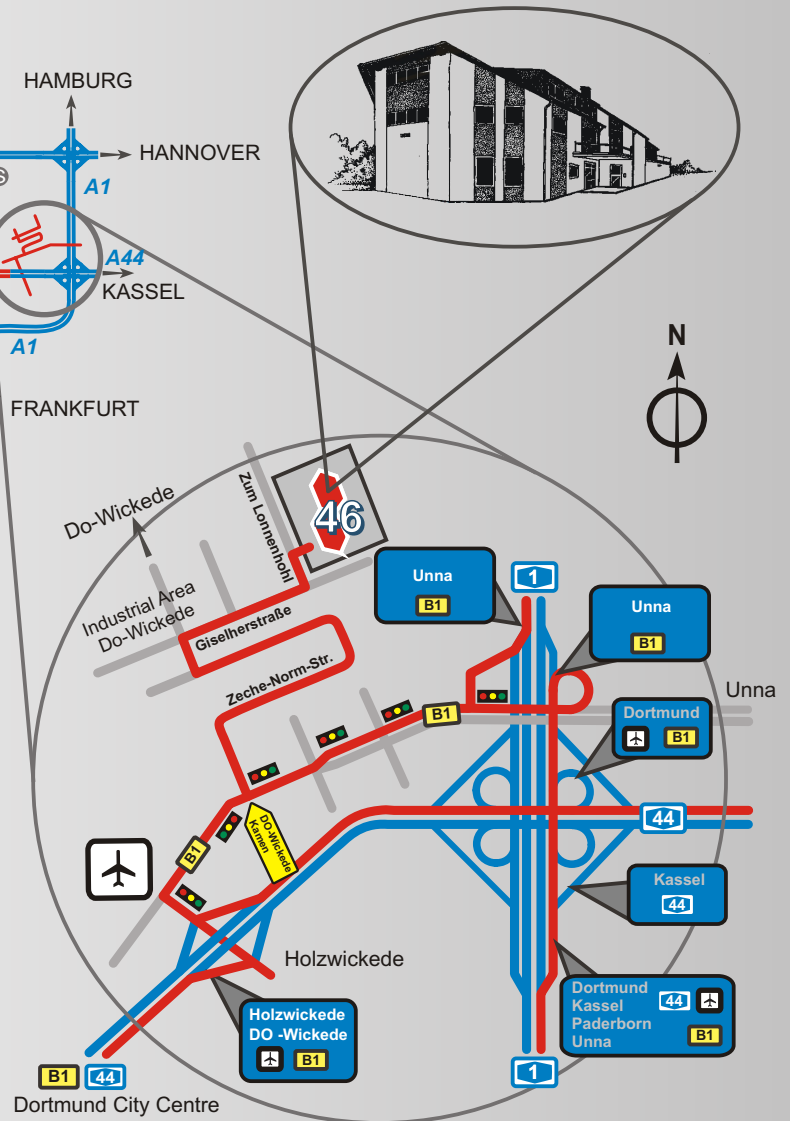

### **From the North:**

motorway A1 - junction/cross 'Unna'  
take the 1st exit in the junction/cross  
direction Unna (B1)  
turn right direction Dortmund / airport  
4th traffic light right 'Zeche Norm Str.'  
\* follow airport by-pass to Wickede  
1st crossroad right 'Giselherstr.'  
follow to crossroad 'Zum Lonnenhohl'

### **From the South:**

motorway A1 to junction/cross 'Unna'  
take the 3rd exit in the junction/cross  
direction Unna (B1)  
turn right direction Dortmund / airport  
4th traffic light right 'Zeche Norm Str.'  
(\* drive on like above)

### **From the West:**

motorway A40/B1 to exit Holzwickede  
turn left direction airport  
3rd traffic light right direction Unna  
1st traffic light left 'Zeche Norm Str.'  
(\* drive on like above)

### **From the East:**

motorway A44 to exit Holzwickede  
turn right direction airport  
2nd traffic light right direction Unna  
1st traffic light left 'Zeche Norm Str.'  
(\* drive on like above)

**EO Elektronen-Optik-Service GmbH**  
Zum Lonnenhohl 46  
D - 44319 Dortmund