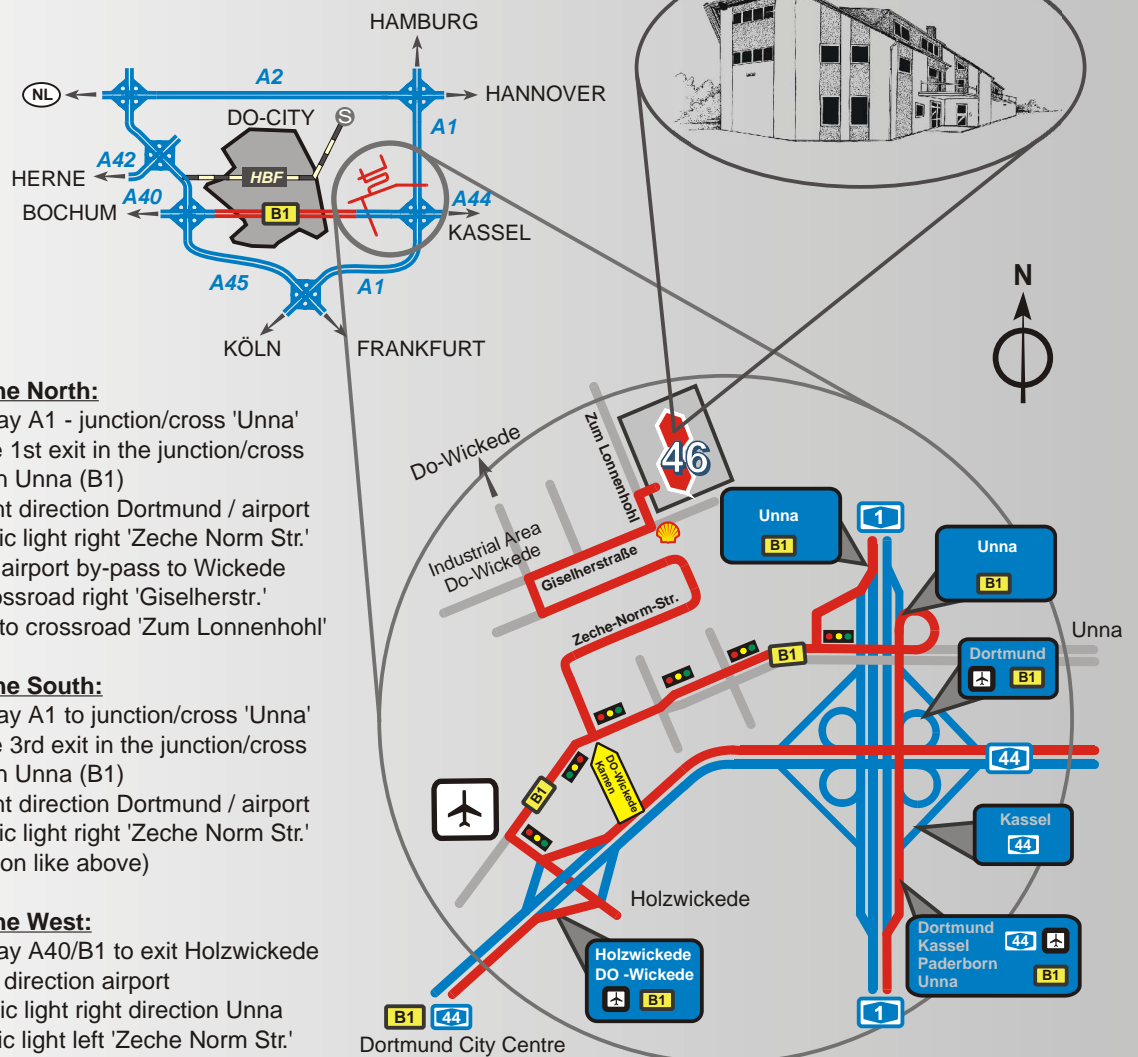

### **From the North:**

motorway A1 - junction/cross 'Unna'  
take the 1st exit in the junction/cross  
direction Unna (B1)  
turn right direction Dortmund / airport  
4th traffic light right 'Zeche Norm Str.'  
\* follow airport by-pass to Wickede  
1st crossroad right 'Giselherstr.'  
follow to crossroad 'Zum Lonnenhohl'

### **From the South:**

motorway A1 to junction/cross 'Unna'  
take the 3rd exit in the junction/cross  
direction Unna (B1)  
turn right direction Dortmund / airport  
4th traffic light right 'Zeche Norm Str.'  
(\* drive on like above)

### **From the West:**

motorway A40/B1 to exit Holzwickede  
turn left direction airport  
3rd traffic light right direction Unna  
1st traffic light left 'Zeche Norm Str.'  
(\* drive on like above)

### **From the East:**

motorway A44 to exit Holzwickede  
turn right direction airport  
2nd traffic light right direction Unna  
1st traffic light left 'Zeche Norm Str.'  
(\* drive on like above)

**EO Elektronen-Optik-Service GmbH**  
Zum Lonnenhohl 46  
D - 44319 Dortmund