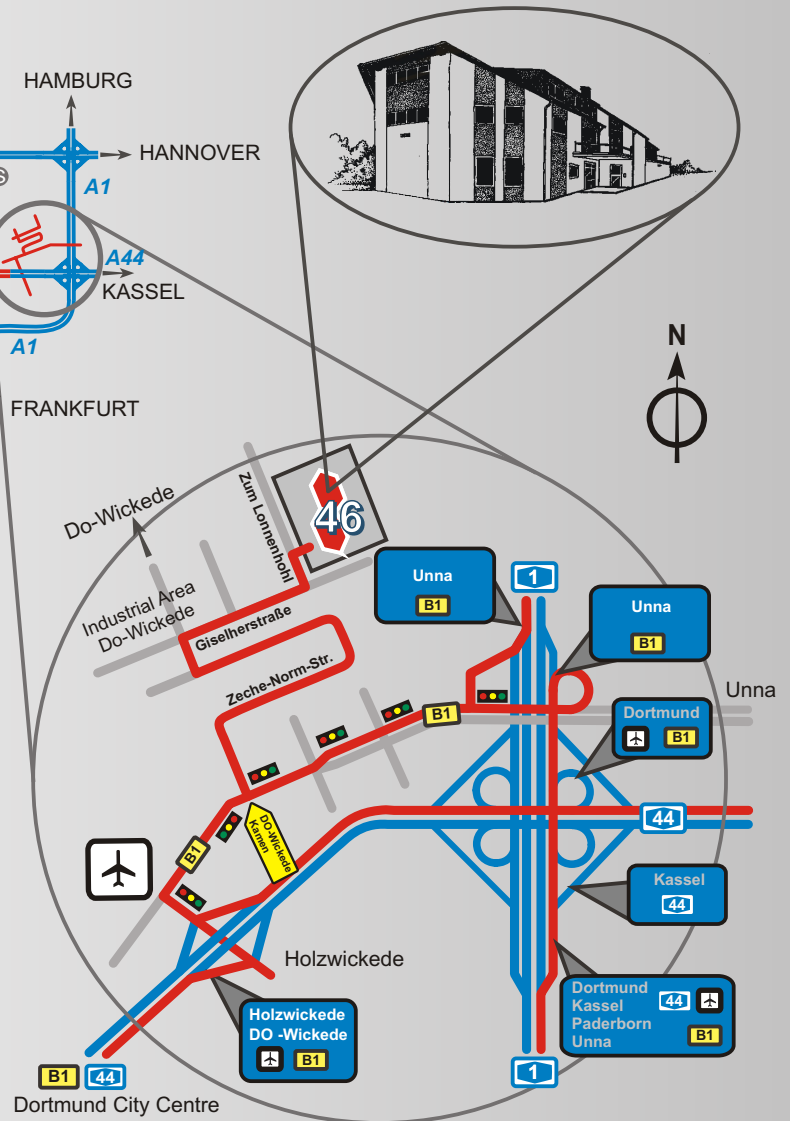

Elektronen-Optik-Service GmbH

Zum Lonnenhohl 46 • 44319 Dortmund • Germany • www.eos-do.de
Tel.: +49 (0)231 927 360 0 • Fax: 927 360 27 • info@eos-do.de

how to find us

From the North:

motorway A1 - junction/cross 'Unna'
take the 1st exit in the junction/cross
direction Unna (B1)
turn right direction Dortmund / airport
4th traffic light right 'Zeche Norm Str.'
* follow airport by-pass to Wickede
1st crossroad right 'Giselherstr.'
follow to crossroad 'Zum Lonnenhohl'

From the South:

motorway A1 to junction/cross 'Unna'
take the 3rd exit in the junction/cross
direction Unna (B1)
turn right direction Dortmund / airport
4th traffic light right 'Zeche Norm Str.'
(* drive on like above)

From the West:

motorway A40/B1 to exit Holzwickede
turn left direction airport
3rd traffic light right direction Unna
1st traffic light left 'Zeche Norm Str.'
(* drive on like above)

From the East:

motorway A44 to exit Holzwickede
turn right direction airport
2nd traffic light right direction Unna
1st traffic light left 'Zeche Norm Str.'
(* drive on like above)