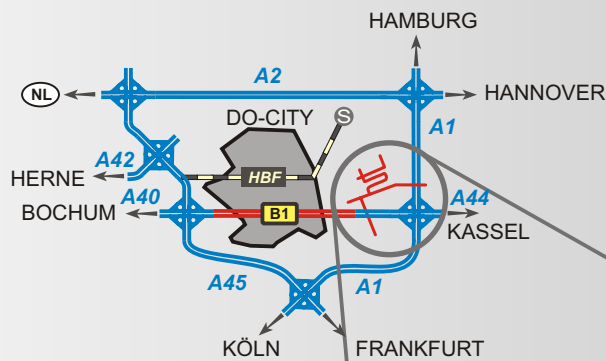

Elektronen-Optik-Service GmbH

Zum Lonnenhohl 46 • 44319 Dortmund • Germany • www.eos-do.de
Tel.: +49 (0)231 927 360 0 • Fax: 927 360 27 • info@eos-do.de

how to find us

From the North:

motorway A1 - junction/cross 'Unna'
take the 1st exit in the junction/cross
direction Unna (B1)
turn right direction Dortmund / airport
4th traffic light right 'Zeche Norm Str.'
* follow airport by-pass to Wickede
1st crossroad right 'Giselherstr.'
follow to crossroad 'Zum Lonnenhohl'

From the South:

motorway A1 to junction/cross 'Unna'
take the 3rd exit in the junction/cross
direction Unna (B1)
turn right direction Dortmund / airport
4th traffic light right 'Zeche Norm Str.'
(* drive on like above)

From the West:

motorway A40/B1 to exit Holzwickede
turn left direction airport
3rd traffic light right direction Unna
1st traffic light left 'Zeche Norm Str.'
(* drive on like above)

From the East:

motorway A44 to exit Holzwickede
turn right direction airport
2nd traffic light right direction Unna
1st traffic light left 'Zeche Norm Str.'
(* drive on like above)