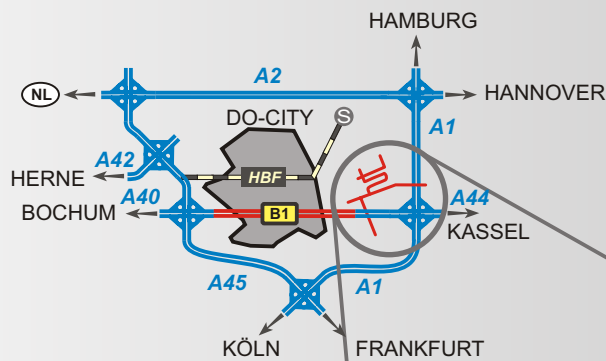

### **From the North:**

motorway A1 - junction/cross 'Unna'  
take the 1st exit in the junction/cross  
direction Unna (B1)  
turn right direction Dortmund / airport  
4th traffic light right 'Zeche Norm Str.'  
\* follow airport by-pass to Wickede  
1st crossroad right 'Giselherstr.'  
follow to crossroad 'Zum Lonnenhohl'

### **From the South:**

motorway A1 to junction/cross 'Unna'  
take the 3rd exit in the junction/cross  
direction Unna (B1)  
turn right direction Dortmund / airport  
4th traffic light right 'Zeche Norm Str.'  
(\* drive on like above)

### **From the West:**

motorway A40/B1 to exit Holzwickede  
turn left direction airport  
3rd traffic light right direction Unna  
1st traffic light left 'Zeche Norm Str.'  
(\* drive on like above)

### **From the East:**

motorway A44 to exit Holzwickede  
turn right direction airport  
2nd traffic light right direction Unna  
1st traffic light left 'Zeche Norm Str.'  
(\* drive on like above)

**EO Elektronen-Optik-Service GmbH**  
Zum Lonnenhohl 46  
D - 44319 Dortmund